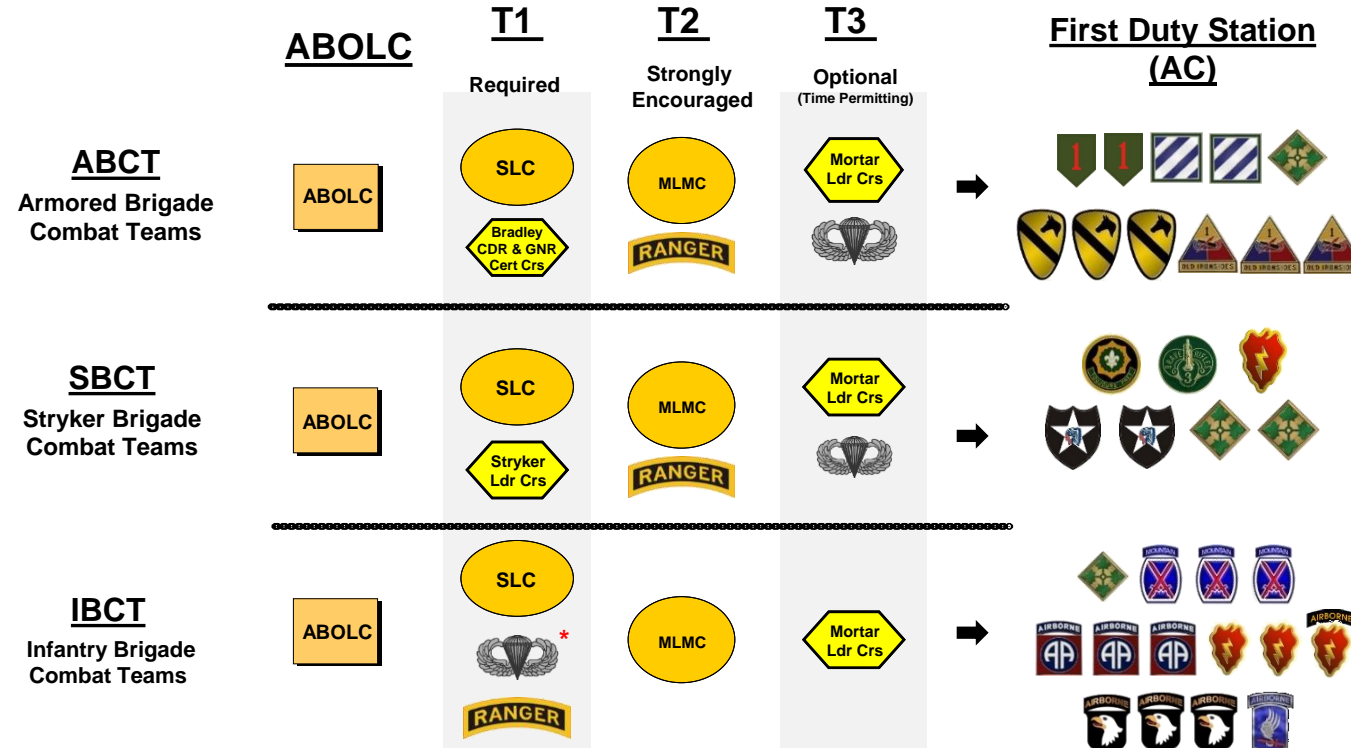

# ABOLC Assignment Training Strategy

- The Scout Leader Course (SLC) takes priority over other courses.
- \* Officers on assignment to Airborne IBCT are required to attend Airborne course.
- Priority may change due to course availability.
- T3 Functional courses are encouraged for all Armor 2LTs (time permitting).